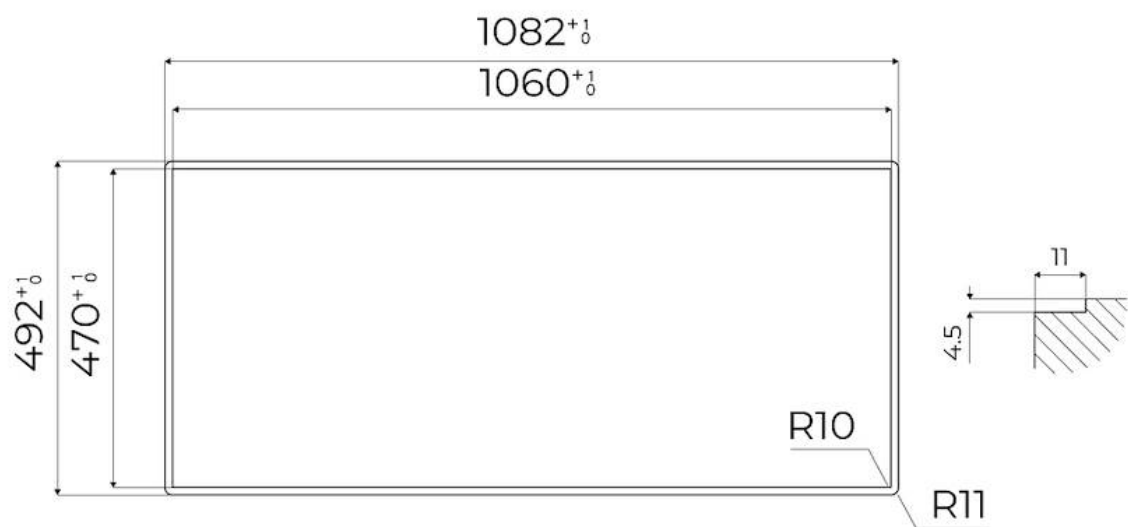

Width 108 cm

Notes: Connection box included

Total power 6.700 W

Left 2.300 (3.000)* W

Centre 1.100 (1.400)* W

Right 2.300 (3.000)* W

Power settings 9 power settings per zone + Powerboost

Safety Safety equipment

TECHNICAL DATA

FTS - cut out

FT - cut out

GALLERY

RECOMMENDED PAIRINGS

SUPPORT DE PRISE VERSO INOX
A000 F10